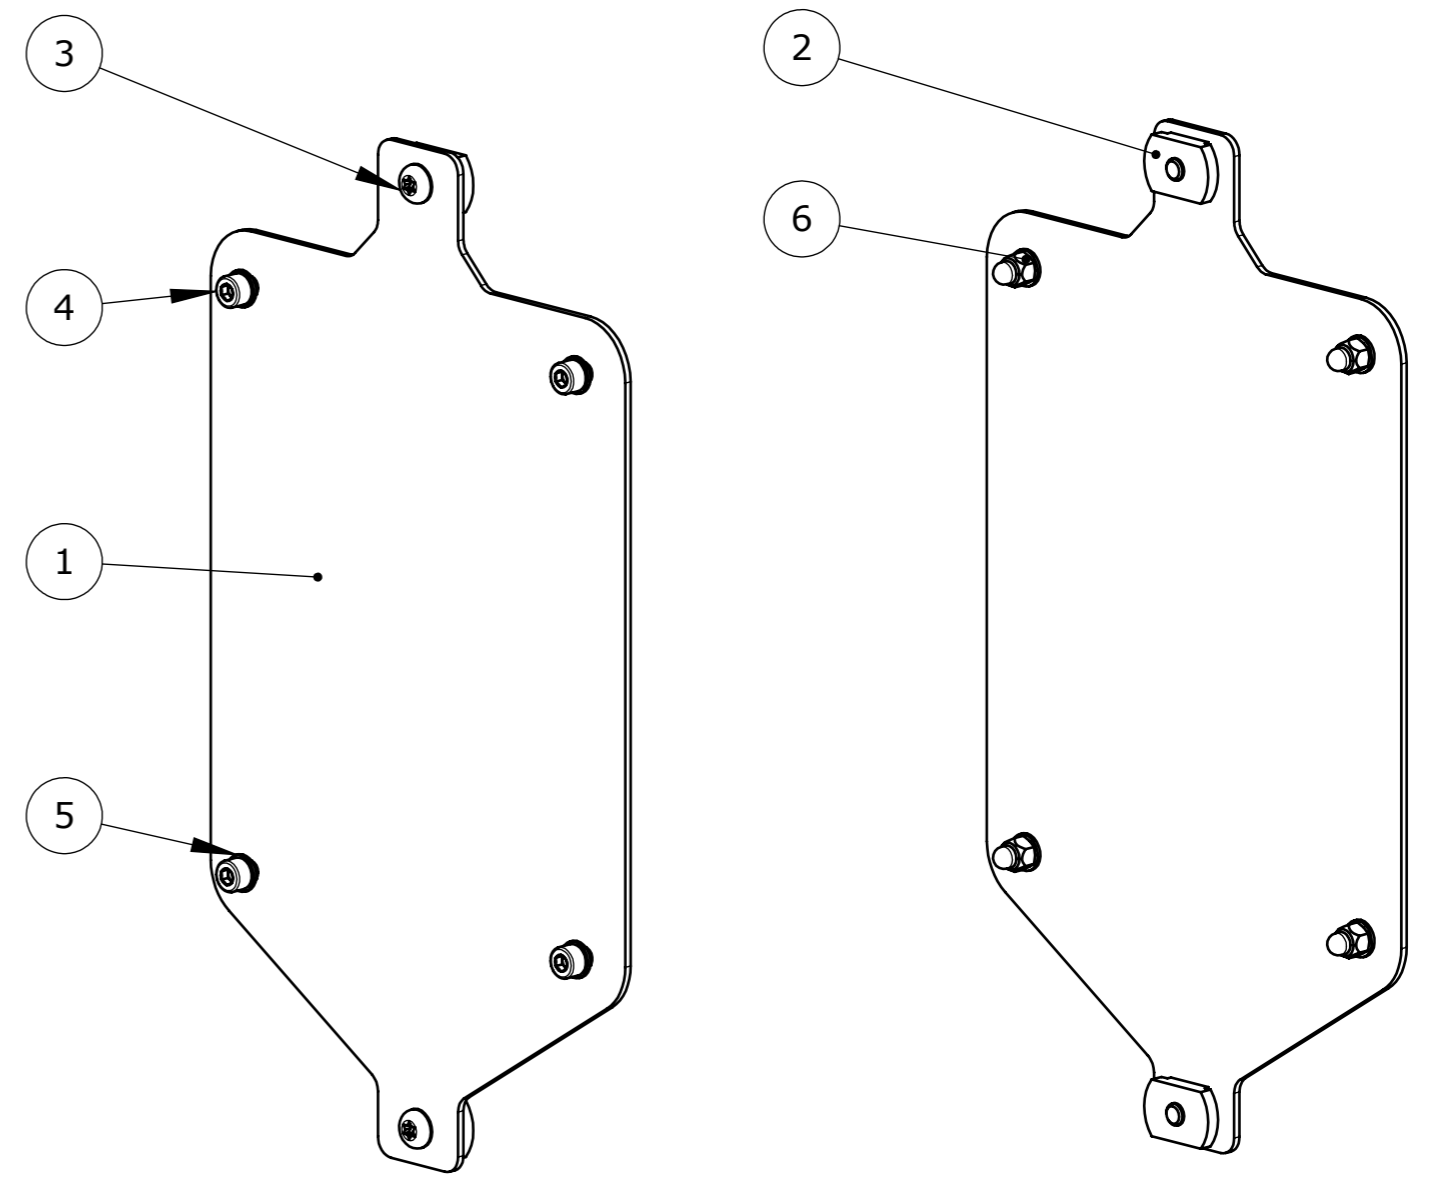

BOM Table				
#	Qty.	Drawing #	Rev.	Description
1	1	1577.551	0	Adapter Plate easee
2	2	1577.926	0	Schuifmoer M6 [EAN Code 8712978998006]
3	2	1577.904	0	Hexagon Button Head Screw ISO 7380-M6x10-TX6-A2
4	4	1577.979	0	Cylinder head screw DIN 912 M5x12 [51050.050.012]
5	8	1577.978	0	Washer DIN 125-1 A 5.3 [51420.050.001]
6	4	1577.977	0	Hexagon nut DIN 986 M5 [51405.050.001]

WARNING: Adapter plate should be earthed

description: Easee Chargebox Plate Back		material: -		technical specifications: - tolerances according to: . - unless otherwise stated - debur and break sharp edges	
project: -		treatment: -			
client: -		finish: -			
		all dimensions in:	size:	projection:	
		mm	A3		name: date:
scale: 1:2		sheet 1 of 1		drawn: CBra 20211220	
status: For information only				checked: - -	
				approved: - -	
				drawing #: 1577.550	revision: 0