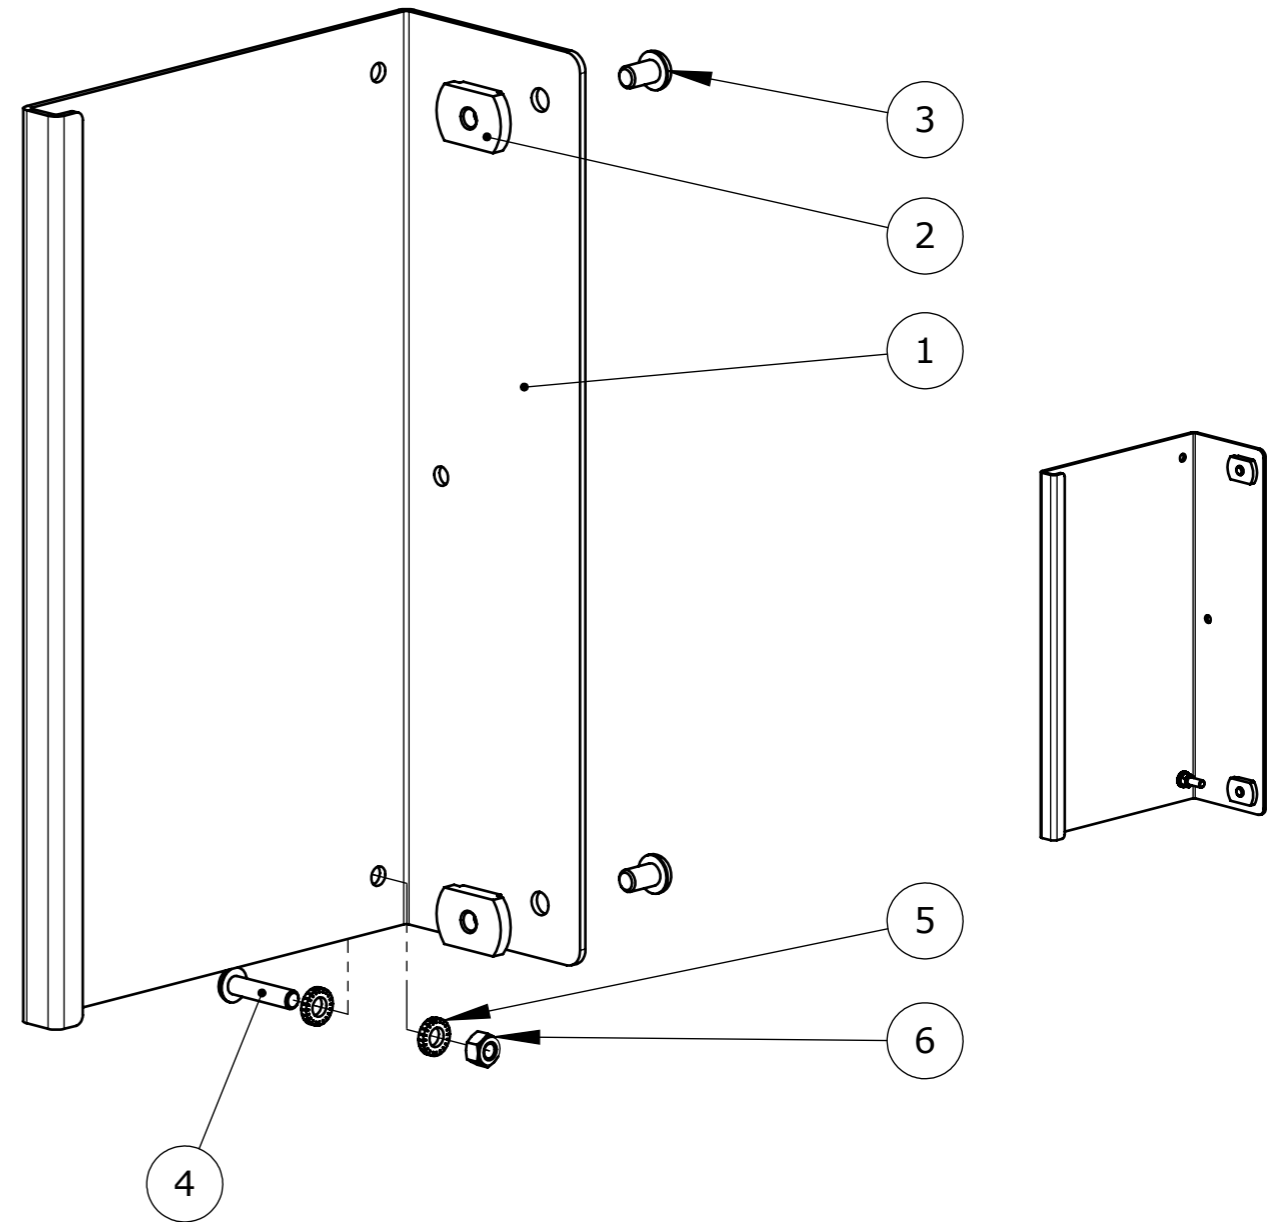

**Revisions**

Zone	Rev.	Description	Date	By
	2	Revision of 1557.511	27-7-2021	CBra
	3	Description changed / Revision of 1557.511	8-3-2023	CBra

**BOM Table**

#	Qty.	Drawing #	Rev.	Description
1	1	1577.511	2	Adapter Bracket Universal Side Mount
2	2	1577.926	0	Schuifmoer M6 [EAN Code 8712978998006]
3	2	1577.904	0	Hexagon Button Head Screw ISO 7380-M6x10-TX6-A2
4	1	1577.905	0	Hexagon Button Head Screw ISO 7380-M5x22-TX5-A2
5	2	1577.937	0	Lock Washer DIN 6798 A - M5 - A2 [51460.050.001]
6	1	1577.939	0	Prevailing Hexagon Nut DIN 985 - M5 - A2 [51730.050.001]

description: <b>Universal Chargebox Plate Side</b>		material: -		technical specifications: - tolerances according to: - - unless otherwise stated - debur and break sharp edges	
project: -		treatment: -			
client: -		finish: -			
	all dimensions in:	size:	projection:	name:	date:
	mm	A3		drawn:	20210219
	scale: 1:5	sheet 1 of 1	third angle	checked:	-
	status: <b>For information only</b>			approved:	-
			drawing #:	revision:	
			<b>1577.510</b>	<b>2</b>	