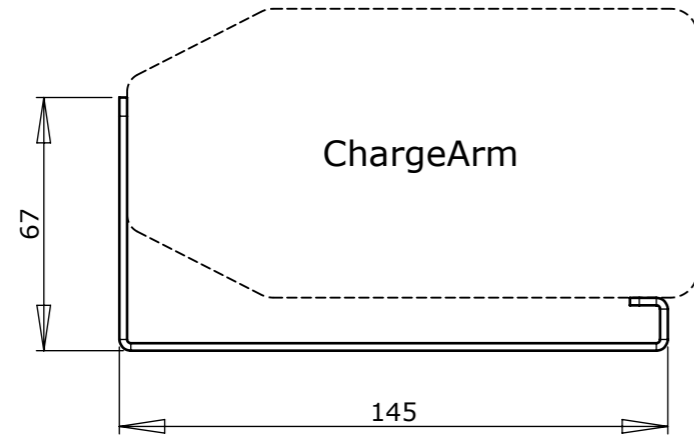

**Revisions**

Zone	Rev.	Description	Date	By
	2	Revision of 1557.511	27-7-2021	CBra
	3	Description changed / Revision of 1557.511	8-3-2023	CBra

**BOM Table**

#	Qty.	Drawing #	Rev.	Description
1	1	1577.511	2	Adapter Bracket Universal Side Mount
2	2	1577.926	0	Schuifmoer M6 [EAN Code 8712978998006]
3	2	1577.904	0	Hexagon Button Head Screw ISO 7380-M6x10-TX6-A2
4	1	1577.905	0	Hexagon Button Head Screw ISO 7380-M5x22-TX5-A2
5	2	1577.937	0	Lock Washer DIN 6798 A - M5 - A2 [51460.050.001]
6	1	1577.939	0	Prevailing Hexagon Nut DIN 985 - M5 - A2 [51730.050.001]

description: <b>Universal Chargebox Plate Side</b>		material: -		technical specifications: - tolerances according to: - - unless otherwise stated - debur and break sharp edges	
project: -		treatment: -			
client: -		finish: -			
	all dimensions in:	size:	projection:	name:	date:
	mm	A3		drawn:	20210219
	scale: 1:5	sheet 1 of 1	third angle	checked:	-
	status: <b>For information only</b>			approved:	-
			drawing #:	revision:	
			<b>1577.510</b>	<b>2</b>	